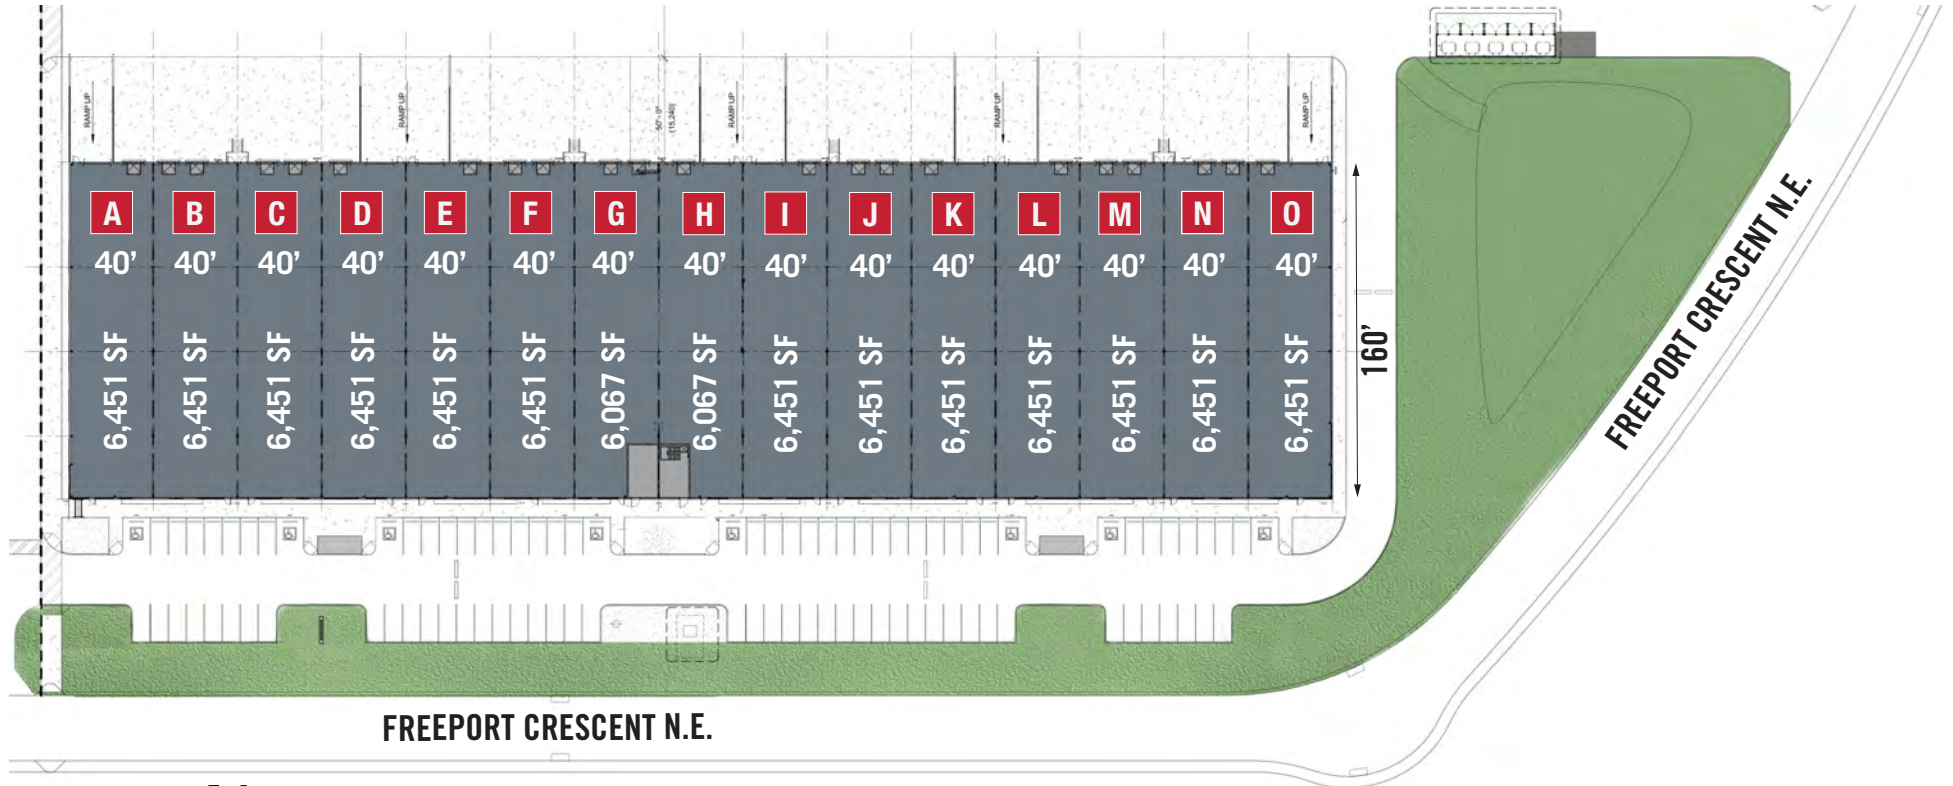

BUILDING 4

56 FREEPORT CRESCENT NE
96,000 SQ.FT.

BAY SIZES: SINGLE
6,451 SF
6,067 SF

BAY SIZES: DOUBLE
12,902 SF
12,517 SF
12,132 SF